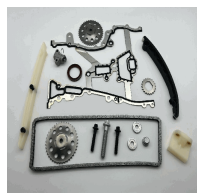

OPEL AGILA (A) (H00)
OPEL ASTRA CLASSIC (L48)
OPEL ASTRA CLASSIC Station wagon
OPEL ASTRA G 2 volumi /Coda spiovente (F48_,
F08_)
OPEL ASTRA G Station wagon (F35_)

OE

55562234
66 06 022
93191271

Chain Type: Roller chain
Chain Type: Simplex
Fitting Position: Upper
For OE number: Tensioner 55352909
Number of Chain Links: 130
Supplementary Article/Supplementary Info 2:
With gear
Supplementary Article/Supplementary Info:
With gaskets/seals

Filter

FA-0133JM

Air Filter