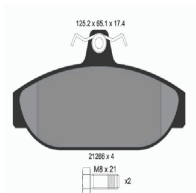

PA0380JM

Brake Pad Set, disc brake

VOLVO 740 (744)
VOLVO 740 Kombi (745)
VOLVO 760 (704, 764)
VOLVO 760 Kombi (704, 765)
VOLVO 780
VOLVO 940 (944)

OE

2701751
270195
2701951
2711740
271184
2711844

Brake System: Lucas
Fitting Position: Front Axle
For OE number: 2701751
Height [mm]: 65,1
Supplementary Article/Supplementary Info 2: with brake caliper screws
Thickness [mm]: 17,4
Wear Warning Contact: Not prepared for wear indicator
Width [mm]: 125
WVA Number: 21266