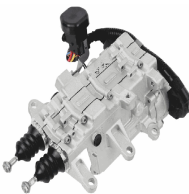

CY029JM

Clutch Actuator

HYUNDAI TUCSON
HYUNDAI TUCSON Cassone/SUV (TLE)

OE
41470-2D211

For OE number: 41470-2D211