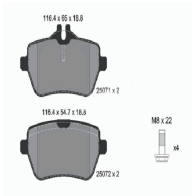

Brake system

PP0543JM

Brake Pad Set, disc brake

MERCEDES-BENZ CLASSE S (W222, V222, X222)
MERCEDES-BENZ CLASSE S Cabriolet (A217)
MERCEDES-BENZ CLASSE S Coupé (C217)

OE

0064205720
0064209220
0074202820
0084200820
0084202220
A0064205720

Brake System: TRW
Fitting Position: Rear Axle
For OE number: 0064205720
Height 1 [mm]: 65
Height 2 [mm]: 54,7
Supplementary Article/Supplementary Info 2:
with brake caliper screws
Thickness [mm]: 18,8
Wear Warning Contact: Prepared for wear
indicator
Width [mm]: 116,4
WVA Number: 25071
WVA Number: 25072