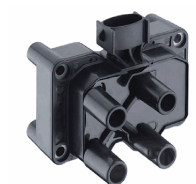

FORD COUGAR (EC_)
FORD ESCORT CLASSIC (AAL, ABL)
FORD ESCORT CLASSIC Turnier (ANL)
FORD ESCORT VII (GAL, AAL, ABL)
FORD ESCORT VII Cabriolet (ALL)
FORD ESCORT VII Station wagon (GAL, ANL)

OE
12714
1319929
1517813
17SG12029AC
1S7G 1202 9AC
1S7G120-29AB

Ignition Coil: Block Ignition Coil
Number of pins: 3
Voltage [V]: 12

BO-0329JM

Coil, ignition