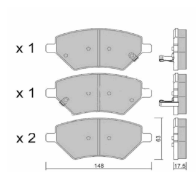

PA0163JM

Brake Pad Set, disc brake

DR DR 4.0
DR DR 5.0 SUV
DR DR 7.0 SUV
DR DR F35 SUV
OMODA C5
SPORTEQUIPE SPORTEQUIPE 7

OE

3370100084
T153501080
T153501081
T156GN3501080

Fitting Position: Front Axle
Height [mm]: 63
Thickness [mm]: 17,5
Vibration: with vibration damper
Wear Warning Contact: Incl. wear warning
contact
Width [mm]: 148