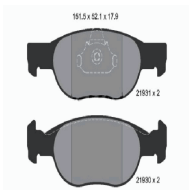

PA0158JM

Brake Pad Set, disc brake

FIAT PUNTO (188)

OE

71752982
71770963
77362170
9948408
9948410

Brake System: Teves
Fitting Position: Front Axle
For OE number: 71752982
Height [mm]: 52,1
Thickness [mm]: 17,9
Wear Warning Contact: Not prepared for wear indicator
Width [mm]: 151,5
WVA Number: 21930
WVA Number: 21931