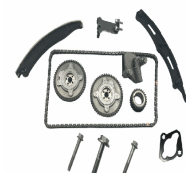

OE
000 993 41 02
000 993 41 02 S4
000 993 89 02
000 993 89 02 S4
000 993 93 00
000 993 93 00 S4

Chain Type: Open chain
Chain Type: Simplex
Number of Chain Links: 102
Number of Chain Links: 62

KDK1009JM

Timing Chain Kit