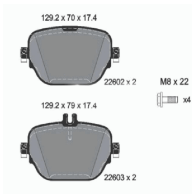

PP0627JM

Brake Pad Set, disc brake

MERCEDES-BENZ CLASSE E (W213)
MERCEDES-BENZ CLASSE E All-Terrain (S213)
MERCEDES-BENZ CLASSE E Cabriolet (A238)
MERCEDES-BENZ CLASSE E Coupé (C238)
MERCEDES-BENZ CLASSE E T-Model (S213)
MERCEDES-BENZ CLS (C257)

OE

0004203004
0004206400
0004206500
0004208800
0004209900
A0004203004

Brake System: TRW
Fitting Position: Rear Axle
For OE number: 0004203004
Height 1 [mm]: 70
Height 2 [mm]: 79
Supplementary Article/Supplementary Info 2:
with brake caliper screws
Thickness [mm]: 17,4
Wear Warning Contact: Prepared for wear
indicator
Width [mm]: 129
WVA Number: 22602
WVA Number: 22603