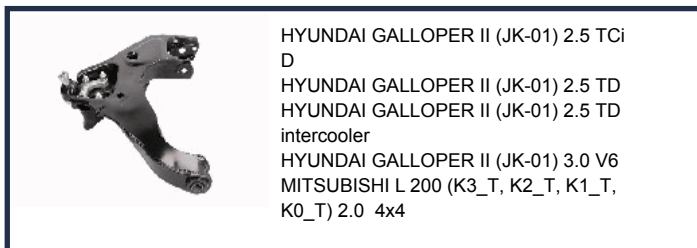

BQ548L

HYUNDAI GALLOPER II (JK-01) 2.5 TCi D
HYUNDAI GALLOPER II (JK-01) 2.5 TD
HYUNDAI GALLOPER II (JK-01) 2.5 TD intercooler
HYUNDAI GALLOPER II (JK-01) 3.0 V6
MITSUBISHI L 200 (K3_T, K2_T, K1_T, K0_T) 2.0 4x4