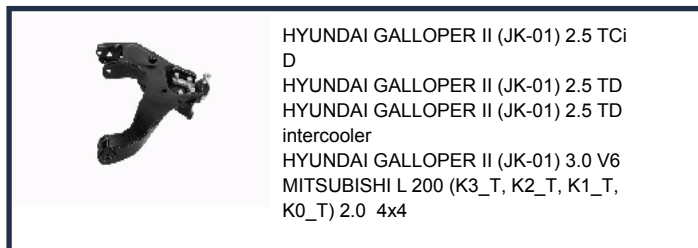

BQ548R

HYUNDAI GALLOPER II (JK-01) 2.5 TCi D
HYUNDAI GALLOPER II (JK-01) 2.5 TD
HYUNDAI GALLOPER II (JK-01) 2.5 TD intercooler
HYUNDAI GALLOPER II (JK-01) 3.0 V6
MITSUBISHI L 200 (K3_T, K2_T, K1_T, K0_T) 2.0 4x4