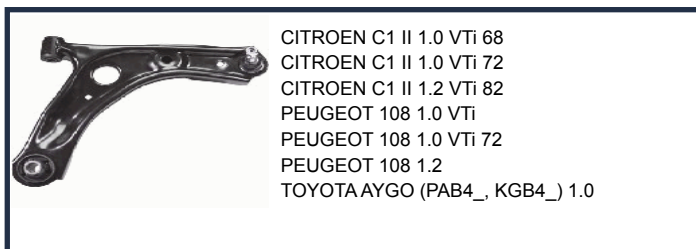

BQ2063R

CITROEN C1 II 1.0 VTi 68
CITROEN C1 II 1.0 VTi 72
CITROEN C1 II 1.2 VTi 82
PEUGEOT 108 1.0 VTi
PEUGEOT 108 1.0 VTi 72
PEUGEOT 108 1.2
TOYOTA AYGO (PAB4_, KGB4_) 1.0