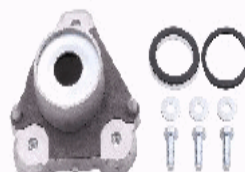

SMQ0162

CITROEN JUMPER Autobus (244, Z_) 2.0
CITROEN JUMPER Autobus (244, Z_) 2.0 bivalent
CITROEN JUMPER Autobus (244, Z_) 2.0 HDi
CITROEN JUMPER Autobus (244, Z_) 2.2 HDi
CITROEN JUMPER Autobus (244, Z_) 2.8 HDi