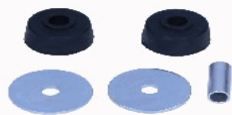

SMQ0313

RENAULT CLIO II (BB0/1/2_, CB0/1/2_)
1.2
RENAULT CLIO II (BB0/1/2_, CB0/1/2_)
1.2 (B/CB0F, B/CB0A, B/CB10, B/CB1K,
B/CB2D, B/CB2H)
RENAULT CLIO II (BB0/1/2_, CB0/1/2_)
1.2 16V (B/CB05)
RENAULT CLIO II (BB0/1/2_, CB0/1/2_)
1.2 LPG