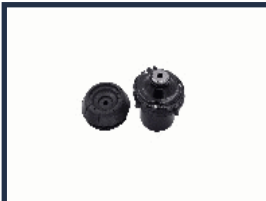

SMQ0131

OPEL ASTRA G 2 volumi /Coda spiovente (F48_, F08_) 1.2 16V
OPEL ASTRA G 2 volumi /Coda spiovente (F48_, F08_) 1.4 16V
OPEL ASTRA G 2 volumi /Coda spiovente (F48_, F08_) 1.6
OPEL ASTRA G 2 volumi /Coda spiovente (F48_, F08_) 1.6 16V