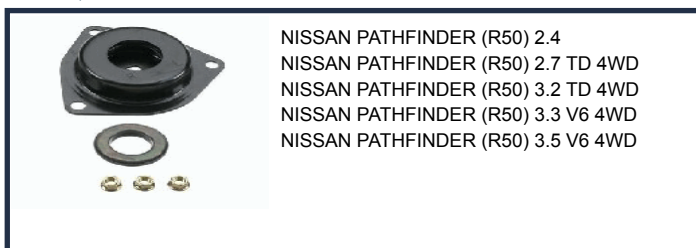

SMQ0113

NISSAN PATHFINDER (R50) 2.4
NISSAN PATHFINDER (R50) 2.7 TD 4WD
NISSAN PATHFINDER (R50) 3.2 TD 4WD
NISSAN PATHFINDER (R50) 3.3 V6 4WD
NISSAN PATHFINDER (R50) 3.5 V6 4WD