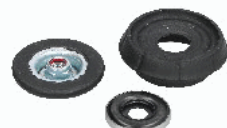

SMQ0358

RENAULT CLIO I (B/C57_, 5/357_) 1.1
RENAULT CLIO I (B/C57_, 5/357_) 1.2
(5/357Y, 5/357K)
RENAULT CLIO I (B/C57_, 5/357_) 1.2
(B/C/S577)
RENAULT CLIO I (B/C57_, 5/357_) 1.2
(B/C/S57A, B/C57S, 5/357F, 5/357J,
5/357L, 5/357R)