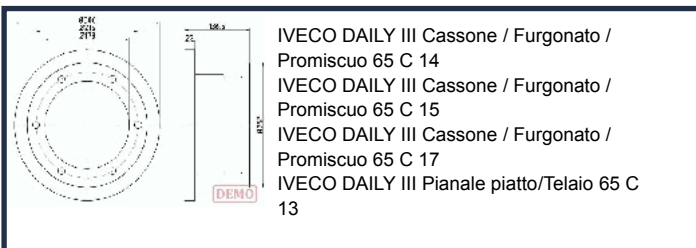

DP0224JM

IVECO DAILY III Cassone / Furgonato / Promiscuo 65 C 14
IVECO DAILY III Cassone / Furgonato / Promiscuo 65 C 15
IVECO DAILY III Cassone / Furgonato / Promiscuo 65 C 17
IVECO DAILY III Pianale piatto/Telaio 65 C 13