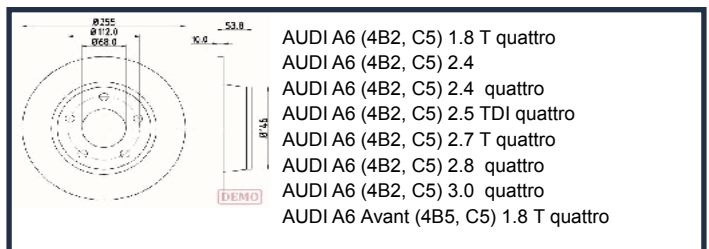

DP0914JM

AUDI A6 (4B2, C5) 1.8 T quattro
AUDI A6 (4B2, C5) 2.4
AUDI A6 (4B2, C5) 2.4 quattro
AUDI A6 (4B2, C5) 2.5 TDI quattro
AUDI A6 (4B2, C5) 2.7 T quattro
AUDI A6 (4B2, C5) 2.8 quattro
AUDI A6 (4B2, C5) 3.0 quattro
AUDI A6 Avant (4B5, C5) 1.8 T quattro