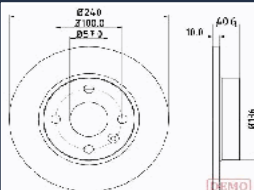

DP0405JM

DEMO

OPEL COMBO Cassone / Furgonato /
Promiscuo 1.3 CDTi 16V
OPEL COMBO Cassone / Furgonato /
Promiscuo 1.4 16V
OPEL COMBO Cassone / Furgonato /
Promiscuo 1.6
OPEL COMBO Cassone / Furgonato /
Promiscuo 1.6 16V