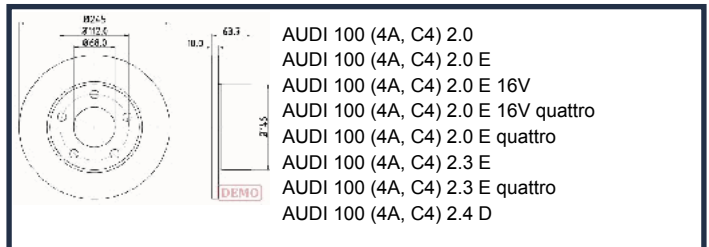

DP0912JM

AUDI 100 (4A, C4) 2.0
AUDI 100 (4A, C4) 2.0 E
AUDI 100 (4A, C4) 2.0 E 16V
AUDI 100 (4A, C4) 2.0 E 16V quattro
AUDI 100 (4A, C4) 2.0 E quattro
AUDI 100 (4A, C4) 2.3 E
AUDI 100 (4A, C4) 2.3 E quattro
AUDI 100 (4A, C4) 2.4 D