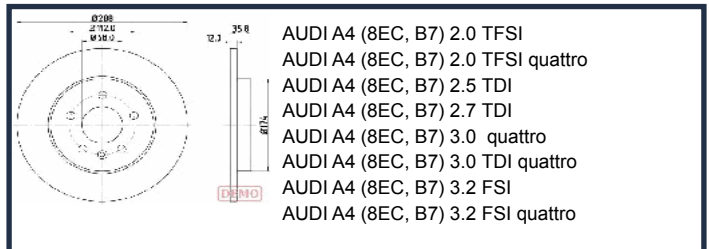

DP0908JM

AUDI A4 (8EC, B7) 2.0 TFSI
AUDI A4 (8EC, B7) 2.0 TFSI quattro
AUDI A4 (8EC, B7) 2.5 TDI
AUDI A4 (8EC, B7) 2.7 TDI
AUDI A4 (8EC, B7) 3.0 quattro
AUDI A4 (8EC, B7) 3.0 TDI quattro
AUDI A4 (8EC, B7) 3.2 FSI
AUDI A4 (8EC, B7) 3.2 FSI quattro