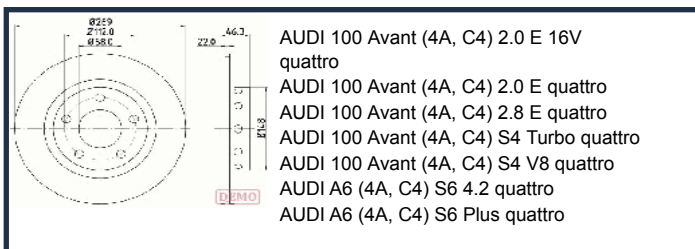

DP0913JM

AUDI 100 Avant (4A, C4) 2.0 E 16V quattro
AUDI 100 Avant (4A, C4) 2.0 E quattro
AUDI 100 Avant (4A, C4) 2.8 E quattro
AUDI 100 Avant (4A, C4) S4 Turbo quattro
AUDI 100 Avant (4A, C4) S4 V8 quattro
AUDI A6 (4A, C4) S6 4.2 quattro
AUDI A6 (4A, C4) S6 Plus quattro