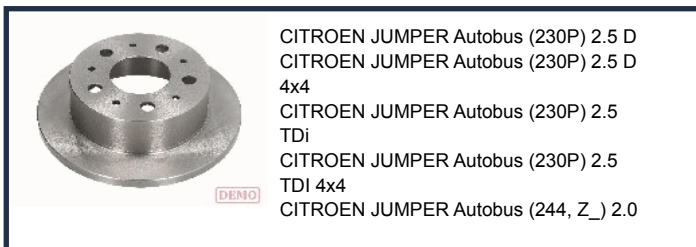

DP0230JM

CITROEN JUMPER Autabus (230P) 2.5 D
CITROEN JUMPER Autabus (230P) 2.5 D 4x4
CITROEN JUMPER Autabus (230P) 2.5 TDi
CITROEN JUMPER Autabus (230P) 2.5 TDi 4x4
CITROEN JUMPER Autabus (244, Z_) 2.0