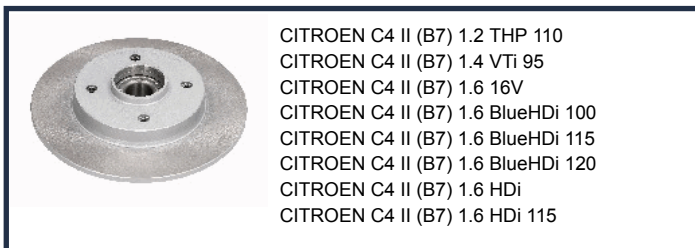

DP0607JM

CITROEN C4 II (B7) 1.2 THP 110
CITROEN C4 II (B7) 1.4 VTi 95
CITROEN C4 II (B7) 1.6 16V
CITROEN C4 II (B7) 1.6 BlueHDi 100
CITROEN C4 II (B7) 1.6 BlueHDi 115
CITROEN C4 II (B7) 1.6 BlueHDi 120
CITROEN C4 II (B7) 1.6 HDi
CITROEN C4 II (B7) 1.6 HDi 115