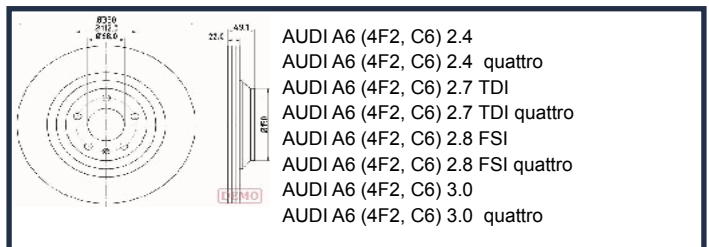

DP0916JM

AUDI A6 (4F2, C6) 2.4
AUDI A6 (4F2, C6) 2.4 quattro
AUDI A6 (4F2, C6) 2.7 TDI
AUDI A6 (4F2, C6) 2.7 TDI quattro
AUDI A6 (4F2, C6) 2.8 FSI
AUDI A6 (4F2, C6) 2.8 FSI quattro
AUDI A6 (4F2, C6) 3.0
AUDI A6 (4F2, C6) 3.0 quattro