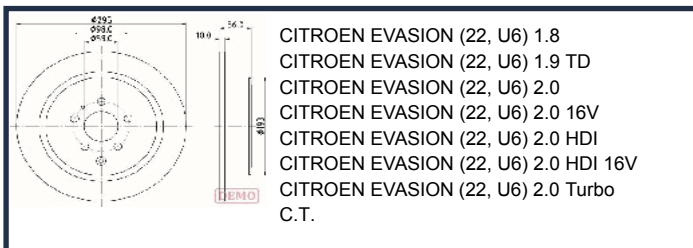

DP0608JM

CITROEN EVASION (22, U6) 1.8
CITROEN EVASION (22, U6) 1.9 TD
CITROEN EVASION (22, U6) 2.0
CITROEN EVASION (22, U6) 2.0 16V
CITROEN EVASION (22, U6) 2.0 HDi
CITROEN EVASION (22, U6) 2.0 HDi 16V
CITROEN EVASION (22, U6) 2.0 Turbo C.T.