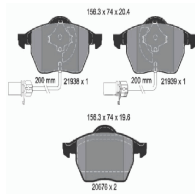

PA9004JM

Brake Pad Set, disc brake

AUDI A4 (8D2, B5)
AUDI A4 (8E2, B6)
AUDI A4 (8EC, B7)
AUDI A4 Avant (8D5, B5)
AUDI A4 Avant (8E5, B6)
AUDI A4 Avant (8ED, B7)

OE

4B0615116
4B0615116A
4B0615116F
4B0615116G
4B0698151
4B0698151A

Brake System: Teves

Connector Shape: Oval

Directional:

Fitting Position: Front Axle

For OE number: 4B0698151K

Height [mm]: 74

Number of Wear Indicators: 2

Thickness [mm]: 20,4

Wear Warning Contact: With integrated wear warning contact

Width [mm]: 156,3

WVA Number: 20676

WVA Number: 21938

WVA Number: 21939