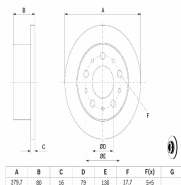

CITROEN JUMPER Autobus
CITROEN JUMPER Furgonato
CITROEN JUMPER Pianale piatto/Telaio
FIAT DUCATO Autobus (250)
FIAT DUCATO Furgonato (250)
FIAT DUCATO Pianale piatto/Telaio (250)

OE
16 078 805 80
1607880580
4249 39
4249 40
4249 A2
4249 K8

Brake Disc Thickness [mm]: 16
Brake Disc Type: Solid
Centering Diameter [mm]: 79
Fitting Position: Rear Axle
For OE number: 16 078 805 80
Height [mm]: 80
Minimum Thickness [mm]: 14,2
Number of Holes: 5
Outer Diameter [mm]: 279,7
Pitch Circle [mm]: 130
Surface: Painted

PA0153JM

Brake Pad Set, disc brake