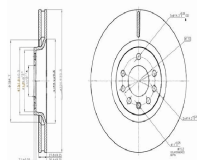

Brake system

DI0426JM

Brake Disc

OPEL ASTRA H (L48)
OPEL ASTRA H GTC (L08)
OPEL ZAFIRA B (A05)

OE
569017
93185817
95526650

Brake Disc Thickness [mm]: 28
Brake Disc Type: Vented
Centering Diameter [mm]: 70
Fitting Position: Front Axle
For OE number: 569017
Height [mm]: 43,5
Minimum Thickness [mm]: 25
Number of Holes: 5
Outer Diameter [mm]: 321
Tightening Torque [Nm]: 7

DP0236JM

Brake Disc