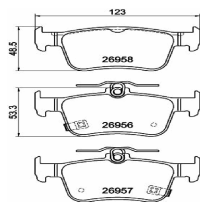

Brake system

PP0021JM

Brake Pad Set, disc brake

HONDA CIVIC XI 2 volumi /Coda spiovente (FL)

OE
43022T50G01

Fitting Position: Rear Axle
For OE number: 43022T50G01
Height 1 [mm]: 53,4
Height 2 [mm]: 48,3
Supplementary Article/Supplementary Info:
With accessories
Thickness/Strength 1 [mm]: 15,3
Width 1 [mm]: 122,8
Width 2 [mm]: 122,8