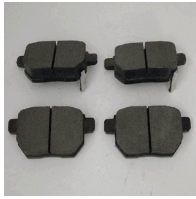

Brake system

PP0026JM

Brake Pad Set, disc brake

DR DR 3
DR DR 3.0

OE
3370200062
J-69-3502080

Fitting Position: Rear Axle
Height [mm]: 42,6
Length [mm]: 98,5
Thickness [mm]: 15,9
Vibration: with vibration damper
Wear Warning Contact: With acoustic wear warning