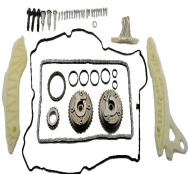

KDK0604VJM

Timing Chain Kit

CITROEN BERLINGO (B9)
CITROEN BERLINGO Furgonato (B9)
CITROEN C3 II
CITROEN C3 Picasso
CITROEN C4 Coupé (LA_)
CITROEN C4 Grand Picasso I (UA_)

OE
0816.J2
11311439853
11318618318
V8 618 318 80
V861831880

Chain Type: Roller chain
Chain Type: Simplex
Fitting Position: Upper
Number of Chain Links: 138
Number of Parts [parts]: 43
Supplementary Article/Supplementary Info 2:
With gear
Supplementary Article/Supplementary Info:
With gaskets/seals
Valve Control: For engines with variable valve timing