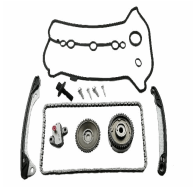

KDK0700JM

Timing Chain Kit

DACIA LOGAN II
DACIA LOGAN MCV II
DACIA SANDERO II
RENAULT CAPTUR
RENAULT CLIO Grandtour IV
RENAULT CLIO IV

OE
130249082R
130253326R
130257094R

Number of Parts [parts]: Not available
Supplementary Article/Supplementary Info 2:
With gear
Valve Control: For engines with variable valve timing