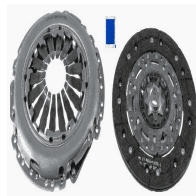

Clutch

KF0216JM

Clutch Kit

ABARTH 500 (312)
ABARTH 500C (312)
ALFA ROMEO GIULIETTA (940)
ALFA ROMEO MITO (955)
FIAT 500 (312)
FIAT 500 C (312)

OE

1629025
55213766
55213882
55219388
55235562

Control Design: Pressure switch control
Eject Force [N]: 5250
New Part:
Outer Diameter [mm]: 215
Supplementary Article/Supplementary Info 2:
With clutch plate
Supplementary Article/Supplementary Info:
With clutch pressure plate
Supplementary Article/Supplementary Info:
Without central slave cylinder

KF0222JM

Clutch Kit