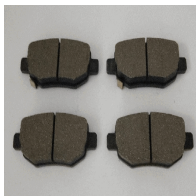

PP0028JM

Brake Pad Set, disc brake

DR DR 3
DR DR 3.0

OE
3370200303

Fitting Position: Rear Axle
For OE number: 3370200303
Height [mm]: 40,8
Length [mm]: 100
Thickness [mm]: 16,8
Vibration: with vibration damper
Wear Warning Contact: With acoustic wear warning