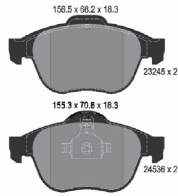

Brake system

PA0744JM

Brake Pad Set, disc brake

RENAULT GRAND SCÉNIC II (JM0/1_)
RENAULT SCÉNIC II (JM0/1_)

OE

410600756R
7701209101
7701209672
8660004734
8671016705

Brake System: ATE

Directional:

For OE number: 410600756R

Height 1 [mm]: 68,5

Height 2 [mm]: 71

Length 1 [mm]: 156,45

Length [mm]: 155,05

Number of Springs: 2

Supplementary Article/Supplementary Info 2:

With piston clip

Thickness [mm]: 17,9

Wear Warning Contact: Not prepared for wear indicator

WVA Number: 23245

WVA Number: 24536