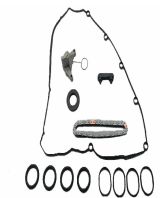

KDK813JM

Timing Chain Kit

CITROEN C4 Coupé (LA_)
CITROEN C4 Grand Picasso I (UA_)
CITROEN C4 Grand Picasso II
CITROEN C4 I (LC_)
CITROEN C4 I Cassone / coda spiovente (LR_)
CITROEN C4 II (B7)

OE
0816.F6
1231282

Chain Type: Roller chain
Chain Type: Simplex
Fitting Position: Cylinder Head
Number of Chain Links: 40
Number of Parts [parts]: 13
Supplementary Article/Supplementary Info 2:
Without gear
Supplementary Article/Supplementary Info:
With gaskets/seals