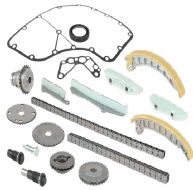

KDK0608JM

Timing Chain Kit

CITROEN JUMPER Autobus
CITROEN JUMPER Furgonato
CITROEN JUMPER Pianale piatto/Telaio
FIAT DUCATO Autobus (250)
FIAT DUCATO Furgonato (250)
FIAT DUCATO Pianale piatto/Telaio (250)

OE
0831.P0
0831.P9
1611432580
504084528
504091968
504161356

Chain Type: Duplex
Chain Type: Roller Chain
Chain Type: Simplex
Exhaust Emission Norm: Up to Euro 4
Fitting Position: Lower
Fitting Position: Upper
Number of Chain Links: 122
Number of Chain Links: 84
Number of Parts [parts]: 19
Supplementary Article/Supplementary Info 2:
With gear
Supplementary Article/Supplementary Info:
With gaskets/seals