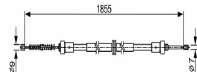

RENAULT TWINGO III
SMART FORFOUR 2 volumi /Coda spiovente
(453)

OE
364026255R
4534200185

Fitting Position: Left
Fitting Position: Right
Length 1/ Length 2 [mm]: 1855/755
Section: Rear Section

CAL611LJM

Brake Caliper