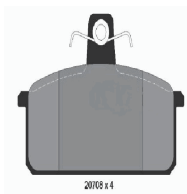

PA0262JM

Brake Pad Set, disc brake

LANCIA DELTA I (831AB0)
SAAB 600
SEAT FURA (025A)

OE
71770976
82357469
94435009
A00906DOM
SE0141165081C
SE141165081C

Brake System: Lucas
For OE number: 82357469
Height [mm]: 61,5
Thickness [mm]: 16,5
Wear Warning Contact: Not prepared for wear indicator
Width [mm]: 99,2
WVA Number: 20708