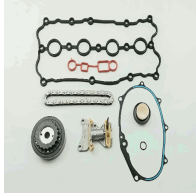

Engine Timing Control

KDK0920VJM

Timing Chain Kit

AUDI A3 (8P1)
AUDI A3 Sportback (8PA)
SEAT ALTEA (5P1)
SEAT ALTEA XL (5P5, 5P8)
SEAT LEON (1P1)
SEAT TOLEDO III (5P2)

OE
06D109229A

Chain Type: Roller chain
Chain Type: Simplex
Fitting Position: Cylinder Head
Number of Chain Links: 42
Supplementary Article/Supplementary Info 2:
With gear
Supplementary Article/Supplementary Info:
With gaskets/seals
Valve Control: For engines with variable valve timing