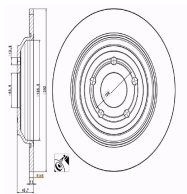

Brake system

DP0336JM

Brake Disc

FORD FOCUS III
FORD FOCUS III Cassone / coda spiovente
FORD FOCUS III Tre volumi
FORD FOCUS III Turnier
FORD FOCUS III Van
FORD FOCUS IV

OE
2210993
JX61-2A315-BEA

Brake Disc Thickness [mm]: 11
Brake Disc Type: Solid
Centering Diameter [mm]: 63,5
For OE number: 2210993
Height [mm]: 40,6
Hole Arrangement / Number: 05/05
Inner Diameter [mm]: 185,5
Minimum Thickness [mm]: 9
Outer Diameter [mm]: 302
Pitch Circle [mm]: 108
Supplementary Article/Supplementary Info 2:
Without wheel bearing
Supplementary Article/Supplementary Info 2:
Without wheel hub
Supplementary Article/Supplementary Info 2:
Without wheel studs
Surface: Coated
Wheel Bolt Bore [mm]: 13,6