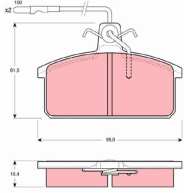

Brake system

PA0290JM

Brake Pad Set, disc brake

AUTOBIANCHI Y10
FIAT PANDA (141A_)
FIAT PANDA Van (141_)
LANCIA DELTA I (831AB0)
LANCIA PRISMA (831AB0)
LANCIA Y10 (156)

OE

3980051
58888150
5892312
791235
791236
791349

Brake System: TRW
Fitting Position: Front Axle
For OE number: 82374569
Height [mm]: 61,5
Length [mm]: 99
Number of Wear Indicators: 2
Thickness [mm]: 16,4
Warning Contact Length [mm]: 100
Wear Warning Contact: Incl. wear warning contact
WVA Number: 20708
WVA Number: 20946