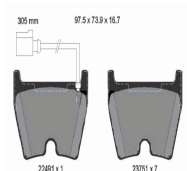

PA0162JM

Brake Pad Set, disc brake

AUDI A3 Limousine (8VS)
AUDI A3 Limousine (8YS)
AUDI A3 Sportback (8VA)
AUDI A3 Sportback (8YA)
AUDI Q3 (8U)
AUDI TT (FV3)

OE
68353597AB
8S0698151F
8U0698151F
8U0698151G
8U0698151H
8U0698151J

Brake System: Brembo
Fitting Position: Front Axle
For OE number: 8S0698151F
Height [mm]: 73,9
Number of pads: 8
Number of Wear Indicators: 1
Thickness [mm]: 16,7
Warning Contact Length [mm]: 305
Wear Warning Contact: Incl. wear warning contact
Width [mm]: 97,2
WVA Number: 22491
WVA Number: 23751