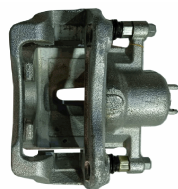

HYUNDAI i10 Tre volumi

OE
58180B4A05

Fitting Position: Front Axle
Paired article numbers: CAL611RJM

CAL611RJM

Brake Caliper