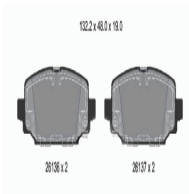

PP916JM

Brake Pad Set, disc brake

JEEP WRANGLER IV (JL)

OE

68385238AA
68385238AC
K68385238AA

Fitting Position: Rear Axle
For OE number: K68385238AA
Height [mm]: 48
Thickness [mm]: 19
Wear Warning Contact: With acoustic wear warning
Width [mm]: 132,2
WVA Number: 26136
WVA Number: 26137

Clutch

GC0628JM

Clutch Cable