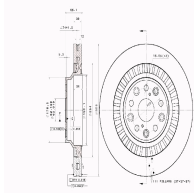

Brake system

DI2060KITJM

Brake Disc

LEXUS LC
LEXUS LC Cabriolet (_Z10_)
LEXUS LS (_F5_)

OE
4243111020
4243211010

Brake Disc Thickness [mm]: 30
Brake Disc Type: Vented
Centering Diameter [mm]: 62
Fitting Position: Rear Axle
For OE number: 4243111020
Full Set:
Height 1 [mm]: 66
Outer Diameter [mm]: 359
Surface: Coated
Thickness [mm]: 28