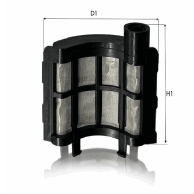

Urea Filter (AdBlue)

OE

Filter Type: Filter Insert
Height [mm]: 47
Width [mm]: 39

FCU-016JM

Urea Filter (AdBlue)

OE

Filter Type: Filter Insert
Height [mm]: 56
Width [mm]: 53

FCU-017JM

Urea Filter (AdBlue)

OE

Filter Type: Filter Insert
Height [mm]: 76
Width [mm]: 48

Filter

FCU-018JM

Urea Filter (AdBlue)

OE

Filter Type: Filter Insert
Height [mm]: 44
Width 1 [mm]: 84
Width [mm]: 73