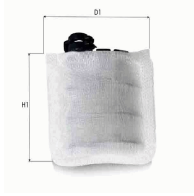

Filter

FCU-013JM

Urea Filter (AdBlue)