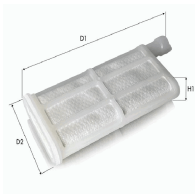

FCU-019JM

Urea Filter (AdBlue)

OE

Filter Type: Filter Insert
Height [mm]: 47
Width [mm]: 39

FCU-020JM

Urea Filter (AdBlue)

OE

Filter Type: Filter Insert
Height [mm]: 19
Length [mm]: 124
Width [mm]: 62

FCU-021JM

Urea Filter (AdBlue)

OE

Filter Type: Filter Insert
Height [mm]: 15
Length [mm]: 130
Width [mm]: 54

FCU-023JM

Urea Filter (AdBlue)

OE

Filter Type: Filter Insert
Height 1 [mm]: 43
Height 2 [mm]: 68
Width [mm]: 38