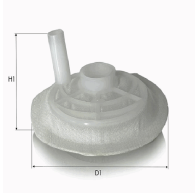

Urea Filter (AdBlue)

OE

Filter Type: Filter Insert
Height [mm]: 47
Width [mm]: 39

FCU-016JM

Urea Filter (AdBlue)

OE

Filter Type: Filter Insert
Height [mm]: 56
Width [mm]: 53

FCU-017JM

Urea Filter (AdBlue)

OE

Filter Type: Filter Insert
Height [mm]: 76
Width [mm]: 48

Filter

FCU-018JM

Urea Filter (AdBlue)

OE

Filter Type: Filter Insert
Height [mm]: 44
Width 1 [mm]: 84
Width [mm]: 73

FCU-019JM

Urea Filter (AdBlue)

OE

Filter Type: Filter Insert
Height [mm]: 47
Width [mm]: 39

FCU-020JM

Urea Filter (AdBlue)

OE

Filter Type: Filter Insert
Height [mm]: 19
Length [mm]: 124
Width [mm]: 62