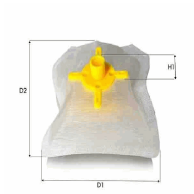

OE

Filter Type: Filter Insert
Height [mm]: 100
Width [mm]: 47

FCU-012JM

Urea Filter (AdBlue)

OE

Filter Type: Filter Insert
Height [mm]: 25
Width 1 [mm]: 75
Width [mm]: 43

Filter

FCU-013JM

Urea Filter (AdBlue)

OE

Filter Type: Filter Insert
Height [mm]: 65
Width [mm]: 60

FCU-014JM

Urea Filter (AdBlue)

OE

Filter Type: Filter Insert
Height [mm]: 32
Length [mm]: 73
Width [mm]: 66

FCU-015JM

Urea Filter (AdBlue)

OE

Filter Type: Filter Insert
Height [mm]: 47
Width [mm]: 39

FCU-016JM

Urea Filter (AdBlue)

OE

Filter Type: Filter Insert
Height [mm]: 56
Width [mm]: 53

FCU-017JM