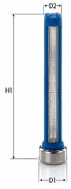

UREA FILTERS FILTRI UREA

Filter
FCU-001JM
Urea Filter (AdBlue)

IVECO EuroCargo
 IVECO EuroCargo IV
 IVECO Stralis
 IVECO Trakker
 IVECO TRAKKER II
 RENAULT TRUCKS Kerax

OE
 042561177
 2880299
 4 256 1177
 490 6272
 74 20 877 958
 84247272

Filter Type: Filter Insert
 Height [mm]: 30
 Outer Diameter 1 [mm]: 7
 Outer Diameter [mm]: 4

FCU-002JM
Urea Filter (AdBlue)

DAF 65 CF
 DAF 75 CF
 DAF 85 CF
 DAF CF 75
 DAF CF 85
 DAF LF 45

OE
 154 5482
 176 1034
 179 5459
 185 2188
 190 7422
 20421-NY00J

Filter Type: Filter Insert
 Height [mm]: 76
 Inner Diameter [mm]: 33
 Outer Diameter 1 [mm]: 70
 Outer Diameter [mm]: 67
 Supplementary Article/Supplementary Info:
 with seal

FCU-003JM
Urea Filter (AdBlue)

CASE IH MAGNUM
 CASE IH MAXXUM
 CASE IH PUMA
 CASE IH STEIGER
 IRISBUS EUROMIDI
 IVECO EuroCargo

OE
 293 4622
 2997 594
 4 255 5073
 4 256 1605
 500055579
 500055972

Filter Type: Filter Insert
 Height [mm]: 99,5
 Inner Diameter [mm]: 23
 Outer Diameter [mm]: 66
 Supplementary Article/Supplementary Info:
 with seal