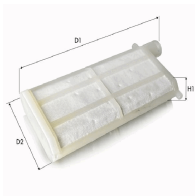

FCU-019JM

Urea Filter (AdBlue)

OE

Filter Type: Filter Insert
Height [mm]: 47
Width [mm]: 39

FCU-020JM

Urea Filter (AdBlue)

OE

Filter Type: Filter Insert
Height [mm]: 19
Length [mm]: 124
Width [mm]: 62

FCU-021JM

Urea Filter (AdBlue)

OE

Filter Type: Filter Insert
Height [mm]: 15
Length [mm]: 130
Width [mm]: 54

FCU-023JM

Urea Filter (AdBlue)

OE

Filter Type: Filter Insert
Height 1 [mm]: 43
Height 2 [mm]: 68
Width [mm]: 38