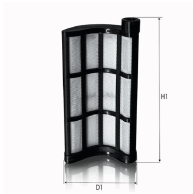

Filter Type: Filter Insert
Height 1 [mm]: 76
Height 2 [mm]: 83
Width [mm]: 48

FCU-009JM

Urea Filter (AdBlue)

OE

Filter Type: Filter Insert
Height [mm]: 12
Length [mm]: 96
Width [mm]: 55

FCU-010JM

Urea Filter (AdBlue)