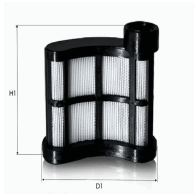

OE

Filter Type: Filter Insert
Height [mm]: 32
Length [mm]: 73
Width [mm]: 66

FCU-015JM

Urea Filter (AdBlue)