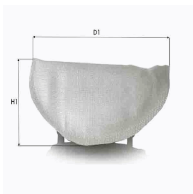

OE

Filter Type: Filter Insert
Height [mm]: 100
Width [mm]: 47

FCU-012JM

Urea Filter (AdBlue)