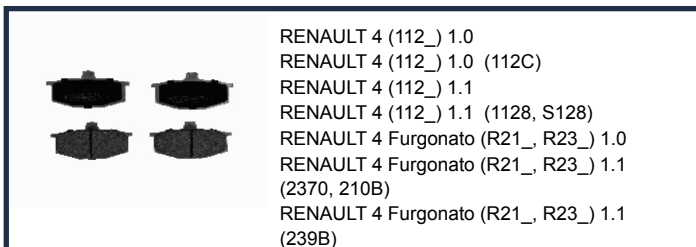

PA0723JM

RENAULT 4 (112_) 1.0
RENAULT 4 (112_) 1.0 (112C)
RENAULT 4 (112_) 1.1
RENAULT 4 (112_) 1.1 (1128, S128)
RENAULT 4 Furgonato (R21_, R23_) 1.0
RENAULT 4 Furgonato (R21_, R23_) 1.1 (2370, 210B)
RENAULT 4 Furgonato (R21_, R23_) 1.1 (239B)