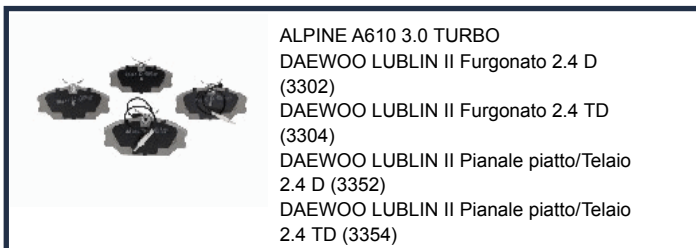

PA0081JM

ALPINE A610 3.0 TURBO
DAEWOO LUBLIN II Furgonato 2.4 D (3302)
DAEWOO LUBLIN II Furgonato 2.4 TD (3304)
DAEWOO LUBLIN II Pianale piatto/Telaio 2.4 D (3352)
DAEWOO LUBLIN II Pianale piatto/Telaio 2.4 TD (3354)