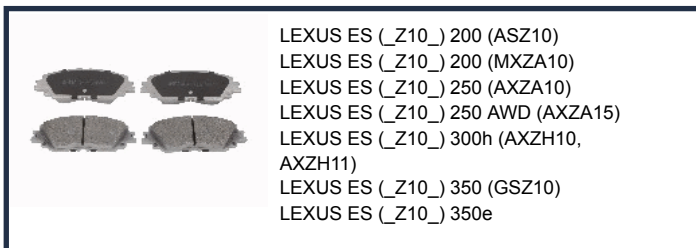

PA2026JM

LEXUS ES (_Z10_) 200 (ASZ10)
LEXUS ES (_Z10_) 200 (MXZA10)
LEXUS ES (_Z10_) 250 (AXZA10)
LEXUS ES (_Z10_) 250 AWD (AXZA15)
LEXUS ES (_Z10_) 300h (AXZH10,
AXZH11)
LEXUS ES (_Z10_) 350 (GSZ10)
LEXUS ES (_Z10_) 350e