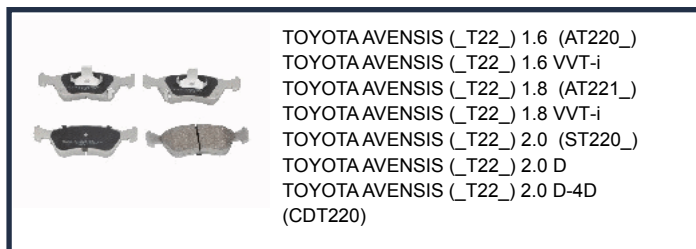

PA282JM

TOYOTA AVENSIS (_T22_) 1.6 (AT220_)
TOYOTA AVENSIS (_T22_) 1.6 VVT-i
TOYOTA AVENSIS (_T22_) 1.8 (AT221_)
TOYOTA AVENSIS (_T22_) 1.8 VVT-i
TOYOTA AVENSIS (_T22_) 2.0 (ST220_)
TOYOTA AVENSIS (_T22_) 2.0 D
TOYOTA AVENSIS (_T22_) 2.0 D-4D
(CDT220)