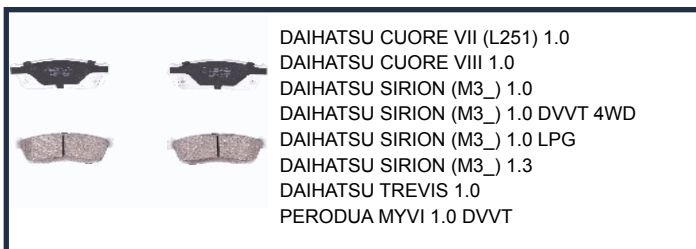

PA716JM

DAIHATSU CUORE VII (L251) 1.0
DAIHATSU CUORE VIII 1.0
DAIHATSU SIRION (M3_) 1.0
DAIHATSU SIRION (M3_) 1.0 DVVT 4WD
DAIHATSU SIRION (M3_) 1.0 LPG
DAIHATSU SIRION (M3_) 1.3
DAIHATSU TREVIS 1.0
PERODUA MYVI 1.0 DVVT