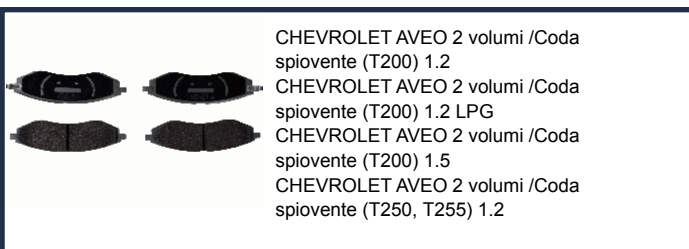

FRONT BRAKE PADS

PASTIGLIE FRENO ANTERIORI

PAW14JM

CHEVROLET SPARK (M300) 1.0
CHEVROLET SPARK (M300) 1.0 LPG
CHEVROLET SPARK (M300) 1.2
CHEVROLET SPARK (M300) 1.2 LPG

PAW15JM

CHEVROLET AVEO 2 volumi /Coda spiovente (T300) 1.2
CHEVROLET AVEO 2 volumi /Coda spiovente (T300) 1.2 LPG
CHEVROLET AVEO 2 volumi /Coda spiovente (T300) 1.3 D
CHEVROLET AVEO 2 volumi /Coda spiovente (T300) 1.4

PAW16JM

CHEVROLET CAMARO 3.6
CHEVROLET CAMARO Cabriolet 3.6
CHEVROLET CAPRICE Tre volumi 3.6 PPV Flexfuel
CHEVROLET CAPRICE Tre volumi 6.0 PPV Flexfuel
CHEVROLET MALIBU (V300) 2.0
CHEVROLET MALIBU (V300) 2.0 D
CHEVROLET MALIBU (V300) 2.4

PAW17JM

CHEVROLET MALIBU (V300) 2.0
CHEVROLET MALIBU (V300) 2.0 D
CHEVROLET MALIBU (V300) 2.4
CHEVROLET MALIBU (V300) 3.0
CHEVROLET MALIBU 2.0
OPEL INSIGNIA 1.4
OPEL INSIGNIA 1.4 LPG
OPEL INSIGNIA 1.6

PAW19JM

CHEVROLET VOLT EV 150
OPEL AMPERA-E (F17) EV150 (48)

PAW20JM

BUICK CENTURY Tre volumi 3.1
BUICK LE SABRE 3.8
BUICK PARK AVENUE 3.8 Supercharged
BUICK REGAL (4WF_) 3.8
BUICK REGAL (4WF_) 3.8 Supercharged
BUICK REGAL 3.1
BUICK REGAL 3.8
BUICK REGAL Coupé 3.1

PAW21JM

BUICK CENTURY Tre volumi 3.1
BUICK LE SABRE 3.8
BUICK REGAL (4WF_) 3.8
BUICK REGAL (4WF_) 3.8 Supercharged
BUICK REGAL 3.8
BUICK RIVIERA Coupé 3.8
BUICK RIVIERA Coupé 3.8 Supercharged
CADILLAC DEVILLE 4.6

PAW22JM

BUICK CENTURY Coupé (4A_) 3.8 Custom
BUICK CENTURY Coupé (4A_) 3.8 T-Type
BUICK CENTURY Station wagon (4_35) 3.8 T-Type
BUICK CENTURY Tre volumi (4_69) 3.3
BUICK CENTURY Tre volumi (4_69) 3.8 Custom

PAW29JM

CADILLAC SRX 2.8 AWD
CADILLAC SRX 3.0
CADILLAC SRX 3.0 AWD
CADILLAC SRX 3.6
CADILLAC SRX 3.6 AWD
CADILLAC SRX 3.6 Flexfuel
CADILLAC SRX 3.6 Flexfuel AWD
SAAB 9-4X 2.8 Turbo XWD

PAW30JM