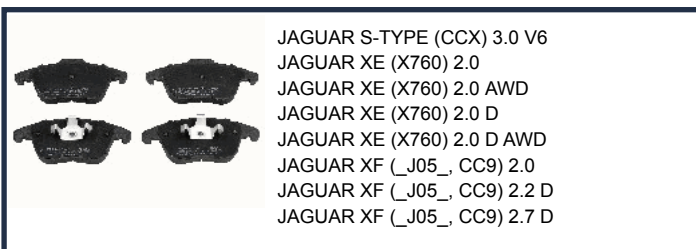

PA0339JM

JAGUAR S-TYPE (CCX) 3.0 V6
JAGUAR XE (X760) 2.0
JAGUAR XE (X760) 2.0 AWD
JAGUAR XE (X760) 2.0 D
JAGUAR XE (X760) 2.0 D AWD
JAGUAR XF (_J05_, CC9) 2.0
JAGUAR XF (_J05_, CC9) 2.2 D
JAGUAR XF (_J05_, CC9) 2.7 D