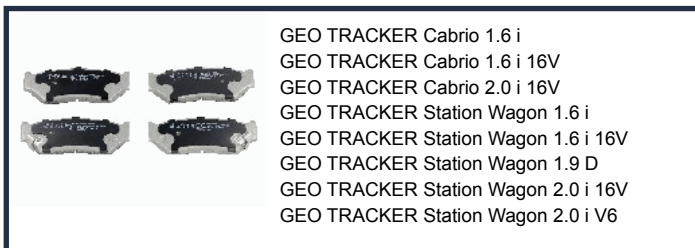

PA897JM

GEO TRACKER Cabrio 1.6 i
GEO TRACKER Cabrio 1.6 i 16V
GEO TRACKER Cabrio 2.0 i 16V
GEO TRACKER Station Wagon 1.6 i
GEO TRACKER Station Wagon 1.6 i 16V
GEO TRACKER Station Wagon 1.9 D
GEO TRACKER Station Wagon 2.0 i 16V
GEO TRACKER Station Wagon 2.0 i V6