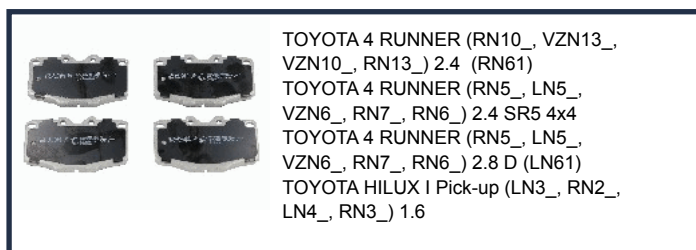

PA236JM

TOYOTA 4 RUNNER (RN10_, VZN13_, VZN10_, RN13_) 2.4 (RN61)
TOYOTA 4 RUNNER (RN5_, LN5_, VZN6_, RN7_, RN6_) 2.4 SR5 4x4
TOYOTA 4 RUNNER (RN5_, LN5_, VZN6_, RN7_, RN6_) 2.8 D (LN61)
TOYOTA HILUX I Pick-up (LN3_, RN2_, LN4_, RN3_) 1.6