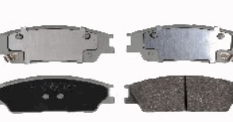

PAK39JM

KIA SOUL III (SK3) 1.6 MPI
KIA SOUL III (SK3) 2.0 MPI