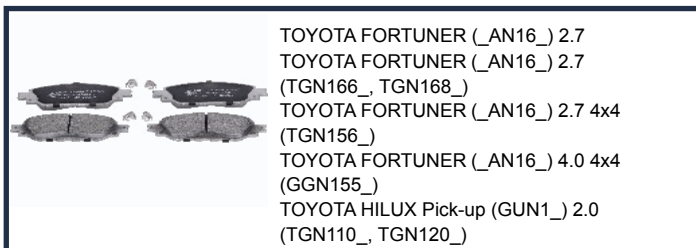

PA2024JM

TOYOTA FORTUNER (_AN16_) 2.7
TOYOTA FORTUNER (_AN16_) 2.7
(TGN166_, TGN168_)
TOYOTA FORTUNER (_AN16_) 2.7 4x4
(TGN156_)
TOYOTA FORTUNER (_AN16_) 4.0 4x4
(GGN155_)
TOYOTA HILUX Pick-up (GUN1_) 2.0
(TGN110_, TGN120_)