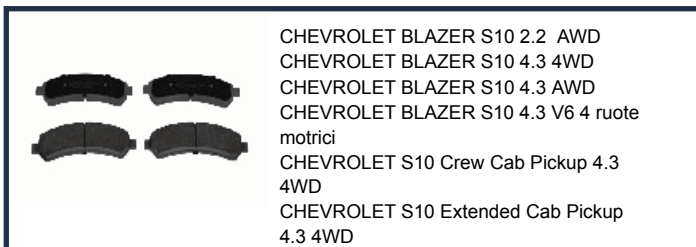

FRONT BRAKE PADS

PASTIGLIE FRENO ANTERIORI

PAW14JM

CHEVROLET SPARK (M300) 1.0
CHEVROLET SPARK (M300) 1.0 LPG
CHEVROLET SPARK (M300) 1.2
CHEVROLET SPARK (M300) 1.2 LPG

PAW15JM

CHEVROLET AVEO 2 volumi /Coda spiovente (T300) 1.2
CHEVROLET AVEO 2 volumi /Coda spiovente (T300) 1.2 LPG
CHEVROLET AVEO 2 volumi /Coda spiovente (T300) 1.3 D
CHEVROLET AVEO 2 volumi /Coda spiovente (T300) 1.4

PAW16JM

CHEVROLET CAMARO 3.6
CHEVROLET CAMARO Cabriolet 3.6
CHEVROLET CAPRICE Tre volumi 3.6 PPV Flexfuel
CHEVROLET CAPRICE Tre volumi 6.0 PPV Flexfuel
CHEVROLET MALIBU (V300) 2.0
CHEVROLET MALIBU (V300) 2.0 D
CHEVROLET MALIBU (V300) 2.4

PAW17JM

CHEVROLET MALIBU (V300) 2.0
CHEVROLET MALIBU (V300) 2.0 D
CHEVROLET MALIBU (V300) 2.4
CHEVROLET MALIBU (V300) 3.0
CHEVROLET MALIBU 2.0
OPEL INSIGNIA 1.4
OPEL INSIGNIA 1.4 LPG
OPEL INSIGNIA 1.6

PAW19JM

CHEVROLET VOLT EV 150
OPEL AMPERA-E (F17) EV150 (48)

PAW20JM

BUICK CENTURY Tre volumi 3.1
BUICK LE SABRE 3.8
BUICK PARK AVENUE 3.8 Supercharged
BUICK REGAL (4WF_) 3.8
BUICK REGAL (4WF_) 3.8 Supercharged
BUICK REGAL 3.1
BUICK REGAL 3.8
BUICK REGAL Coupé 3.1

PAW21JM

BUICK CENTURY Tre volumi 3.1
BUICK LE SABRE 3.8
BUICK REGAL (4WF_) 3.8
BUICK REGAL (4WF_) 3.8 Supercharged
BUICK REGAL 3.8
BUICK RIVIERA Coupé 3.8
BUICK RIVIERA Coupé 3.8 Supercharged
CADILLAC DEVILLE 4.6

PAW22JM

BUICK CENTURY Coupé (4A_) 3.8 Custom
BUICK CENTURY Coupé (4A_) 3.8 T-Type
BUICK CENTURY Station wagon (4_35) 3.8 T-Type
BUICK CENTURY Tre volumi (4_69) 3.3
BUICK CENTURY Tre volumi (4_69) 3.8 Custom

PAW29JM

CADILLAC SRX 2.8 AWD
CADILLAC SRX 3.0
CADILLAC SRX 3.0 AWD
CADILLAC SRX 3.6
CADILLAC SRX 3.6 AWD
CADILLAC SRX 3.6 Flexfuel
CADILLAC SRX 3.6 Flexfuel AWD
SAAB 9-4X 2.8 Turbo XWD

PAW30JM