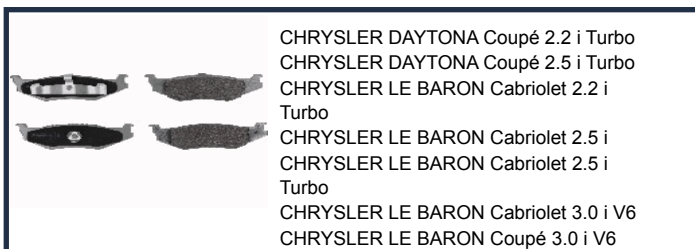

PA9003JM

CHRYSLER DAYTONA Coupé 2.2 i Turbo
CHRYSLER DAYTONA Coupé 2.5 i Turbo
CHRYSLER LE BARON Cabriolet 2.2 i
Turbo
CHRYSLER LE BARON Cabriolet 2.5 i
CHRYSLER LE BARON Cabriolet 2.5 i
Turbo
CHRYSLER LE BARON Cabriolet 3.0 i V6
CHRYSLER LE BARON Coupé 3.0 i V6