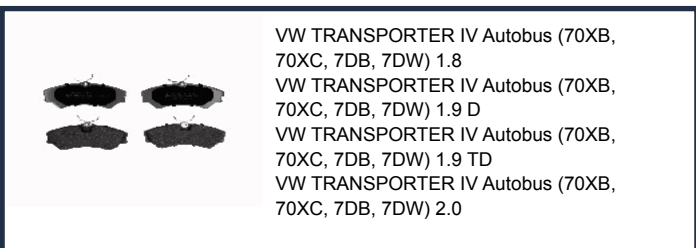

PA0967JM

VW TRANSPORTER IV Autobus (70XB, 70XC, 7DB, 7DW) 1.8
VW TRANSPORTER IV Autobus (70XB, 70XC, 7DB, 7DW) 1.9 D
VW TRANSPORTER IV Autobus (70XB, 70XC, 7DB, 7DW) 1.9 TD
VW TRANSPORTER IV Autobus (70XB, 70XC, 7DB, 7DW) 2.0