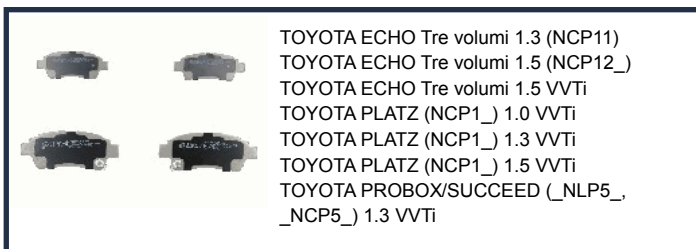

PA281JM

TOYOTA ECHO Tre volumi 1.3 (NCP11)
TOYOTA ECHO Tre volumi 1.5 (NCP12_)
TOYOTA ECHO Tre volumi 1.5 VVTi
TOYOTA PLATZ (NCP1_) 1.0 VVTi
TOYOTA PLATZ (NCP1_) 1.3 VVTi
TOYOTA PLATZ (NCP1_) 1.5 VVTi
TOYOTA PROBOX/SUCCEED (_NLP5_,
NCP5) 1.3 VVTi