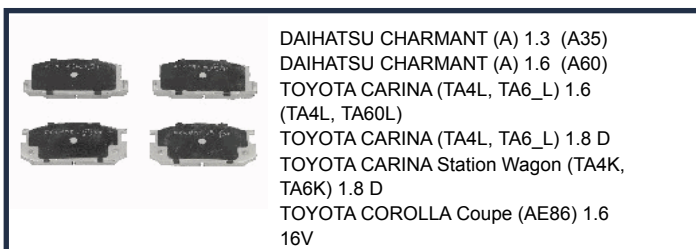

PA229JM

DAIHATSU CHARMANT (A) 1.3 (A35)
DAIHATSU CHARMANT (A) 1.6 (A60)
TOYOTA CARINA (TA4L, TA6_L) 1.6 (TA4L, TA60L)
TOYOTA CARINA (TA4L, TA6_L) 1.8 D
TOYOTA CARINA Station Wagon (TA4K, TA6K) 1.8 D
TOYOTA COROLLA Coupe (AE86) 1.6 16V