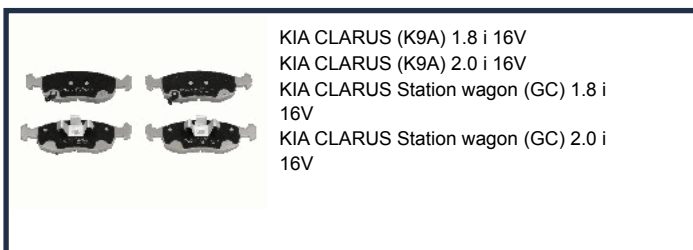

PAK02JM

KIA CLARUS (K9A) 1.8 i 16V
KIA CLARUS (K9A) 2.0 i 16V
KIA CLARUS Station wagon (GC) 1.8 i
16V
KIA CLARUS Station wagon (GC) 2.0 i
16V