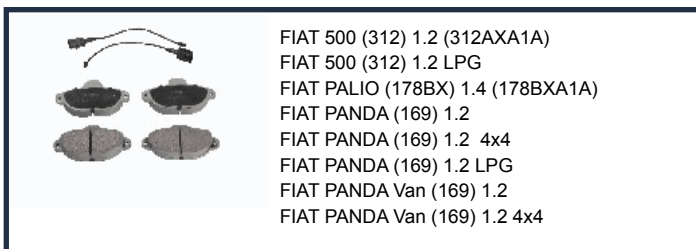

PA0087JM

FIAT 500 (312) 1.2 (312AXA1A)
FIAT 500 (312) 1.2 LPG
FIAT PALIO (178BX) 1.4 (178BXA1A)
FIAT PANDA (169) 1.2
FIAT PANDA (169) 1.2 4x4
FIAT PANDA (169) 1.2 LPG
FIAT PANDA Van (169) 1.2
FIAT PANDA Van (169) 1.2 4x4