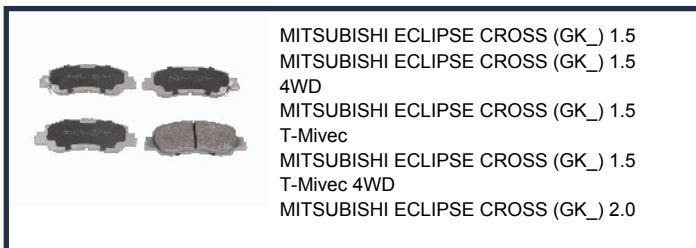

PA533JM

MITSUBISHI ECLIPSE CROSS (GK_) 1.5
MITSUBISHI ECLIPSE CROSS (GK_) 1.5
4WD
MITSUBISHI ECLIPSE CROSS (GK_) 1.5
T-Mivec
MITSUBISHI ECLIPSE CROSS (GK_) 1.5
T-Mivec 4WD
MITSUBISHI ECLIPSE CROSS (GK_) 2.0