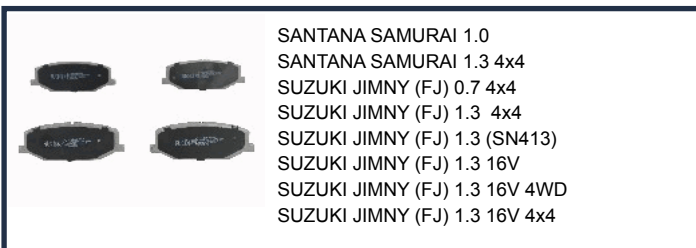

PA803JM

SANTANA SAMURAI 1.0
SANTANA SAMURAI 1.3 4x4
SUZUKI JIMNY (FJ) 0.7 4x4
SUZUKI JIMNY (FJ) 1.3 4x4
SUZUKI JIMNY (FJ) 1.3 (SN413)
SUZUKI JIMNY (FJ) 1.3 16V
SUZUKI JIMNY (FJ) 1.3 16V 4WD
SUZUKI JIMNY (FJ) 1.3 16V 4x4