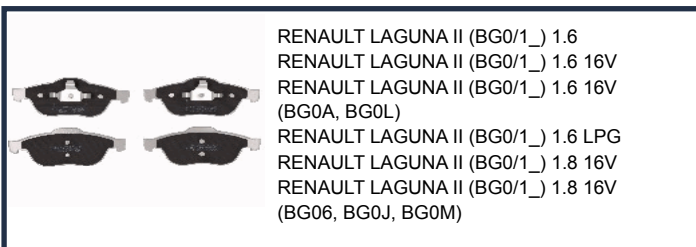

PA0728JM

RENAULT LAGUNA II (BG0/1_) 1.6
RENAULT LAGUNA II (BG0/1_) 1.6 16V
RENAULT LAGUNA II (BG0/1_) 1.6 16V (BG0A, BG0L)
RENAULT LAGUNA II (BG0/1_) 1.6 LPG
RENAULT LAGUNA II (BG0/1_) 1.8 16V
RENAULT LAGUNA II (BG0/1_) 1.8 16V (BG06, BG0J, BG0M)