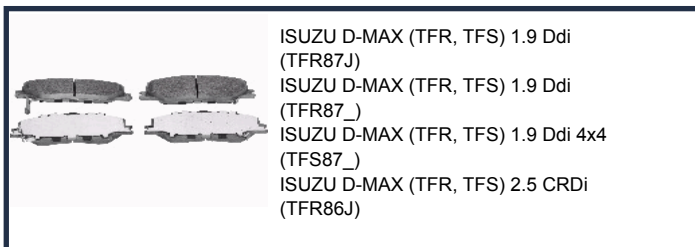

PA9001JM

ISUZU D-MAX (TFR, TFS) 1.9 Ddi
(TFR87J)
ISUZU D-MAX (TFR, TFS) 1.9 Ddi
(TFR87_)
ISUZU D-MAX (TFR, TFS) 1.9 Ddi 4x4
(TFS87_)
ISUZU D-MAX (TFR, TFS) 2.5 CRDi
(TFR86J)