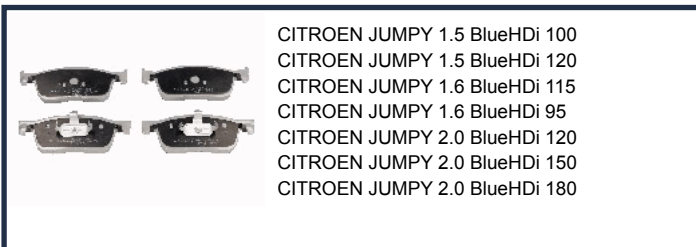

PA2023JM

CITROEN JUMPY 1.5 BlueHDi 100
 CITROEN JUMPY 1.5 BlueHDi 120
 CITROEN JUMPY 1.6 BlueHDi 115
 CITROEN JUMPY 1.6 BlueHDi 95
 CITROEN JUMPY 2.0 BlueHDi 120
 CITROEN JUMPY 2.0 BlueHDi 150
 CITROEN JUMPY 2.0 BlueHDi 180