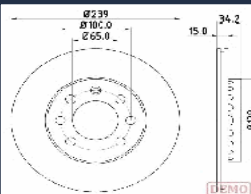

DI0904JM

AUDI A2 (8Z0) 1.2 TDI
VW LUPO (6X1, 6E1) 1.2 TDI 3L