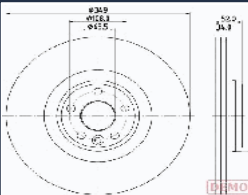

DIL17JM

JAGUAR E-PACE (X540) 1.5 P160 MHEV
JAGUAR E-PACE (X540) 1.5 P300e Plug-in Hybrid AWD
JAGUAR E-PACE (X540) 2.0 AWD
JAGUAR E-PACE (X540) 2.0 D
JAGUAR E-PACE (X540) 2.0 D AWD
JAGUAR E-PACE (X540) 2.0 D165
JAGUAR E-PACE (X540) 2.0 D165 MHEV AWD