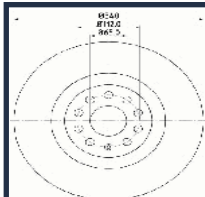

DI0907JM

AUDI A3 (8V1) S3 quattro
AUDI A3 Cabriolet (8V7) S3 quattro
AUDI A3 Limousine (8VS) S3 quattro
AUDI A3 Limousine (8YS) 30 TDI
AUDI A3 Limousine (8YS) 30 TFSI
AUDI A3 Limousine (8YS) 30 TFSI Mild Hybrid
AUDI A3 Limousine (8YS) 35 TDI