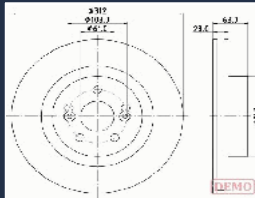

DI0701JM

RENAULT CLIO III (BR0/1, CR0/1) 2.0
16V Sport
RENAULT MEGANE II (BM0/1_, CM0/1_)
2.0
RENAULT MEGANE II (BM0/1_, CM0/1_)
2.0 dCi
RENAULT MEGANE II (BM0/1_, CM0/1_)
2.0 Renault Sport