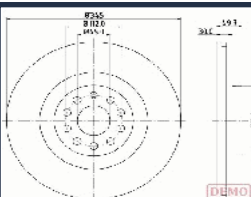

DI0908JM

AUDI A3 (8P1) 3.2 V6 quattro
AUDI A3 (8P1) S3 quattro
AUDI A3 Sportback (8PA) 3.2 V6 quattro
AUDI A3 Sportback (8PA) S3 quattro
SEAT LEON (1P1) 2.0 TFSI
SKODA SUPERB (3T4) 2.0 TSI
SKODA SUPERB (3T4) 3.6 4x4