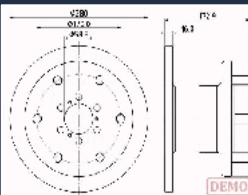

DI0255JM

IVECO DAILY I Autobus A 40-10 (94139111, 94139131, 94139311, 94139315...)
IVECO DAILY I Autobus A 40-10 (95719111, 95719131, 95719311, 95719315...)
IVECO DAILY I Autobus A 40-12 (95819311, 95819315, 95819317, 95819331)