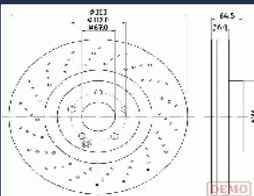

DI0527JM

MERCEDES-BENZ CLASSE E (W211) E 55 AMG Kompressor (211.076)
MERCEDES-BENZ CLASSE E T-Model (S211) E 55 T AMG Kompressor
MERCEDES-BENZ CLASSE E T-Model (S211) E 55 T AMG Kompressor (211.276)
MERCEDES-BENZ CLASSE S (W221) S 500 CGI 4-matic (221.094, 221.194)