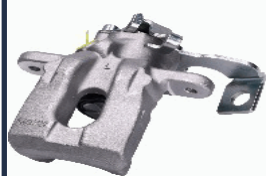

CAL554LJM

TOYOTA IQ (KPJ1_, NGJ1_, KGJ1_, NUJ1_) 1.0
TOYOTA IQ (KPJ1_, NGJ1_, KGJ1_, NUJ1_) 1.33
TOYOTA IQ (KPJ1_, NGJ1_, KGJ1_, NUJ1_) 1.4 D-4D
TOYOTA URBAN CRUISER (NSP1_, NLP1_, ZSP1_, NCP11_) 1.3 VVT-i