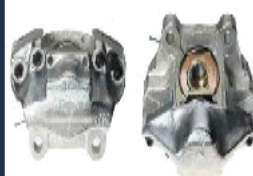

CAL548RJM

PORSCHE 911 3.0 SC