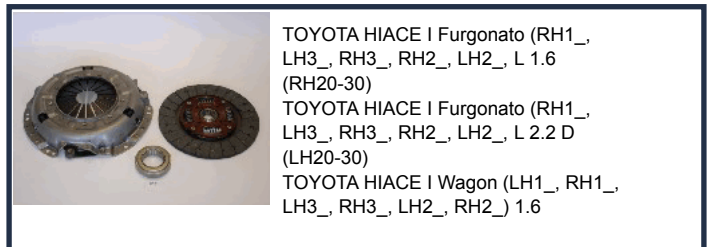

KF216JM

TOYOTA HIACE I Furgonato (RH1_, LH3_, RH3_, RH2_, LH2_, L) 1.6 (RH20-30)
TOYOTA HIACE I Furgonato (RH1_, LH3_, RH3_, RH2_, LH2_, L) 2.2 D (LH20-30)
TOYOTA HIACE I Wagon (LH1_, RH1_, LH3_, RH3_, LH2_, RH2_) 1.6