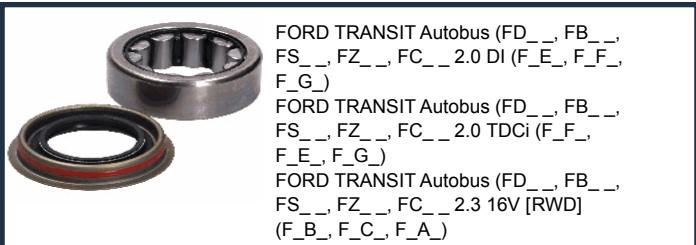

KK-0408JM

FORD TRANSIT Autobus (FD_, FB_, FS_, FZ_, FC_) 2.0 DI (F_E_, F_F_, F_G_)
FORD TRANSIT Autobus (FD_, FB_, FS_, FZ_, FC_) 2.0 TDCi (F_F_, F_E_, F_G_)
FORD TRANSIT Autobus (FD_, FB_, FS_, FZ_, FC_) 2.3 16V [RWD] (F_B_, F_C_, F_A_)