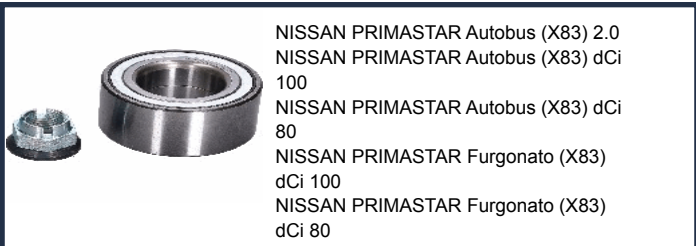

KK-0411JM

NISSAN PRIMASTAR Autobus (X83) 2.0
NISSAN PRIMASTAR Autobus (X83) dCi 100
NISSAN PRIMASTAR Autobus (X83) dCi 80
NISSAN PRIMASTAR Furgonato (X83) dCi 100
NISSAN PRIMASTAR Furgonato (X83) dCi 80