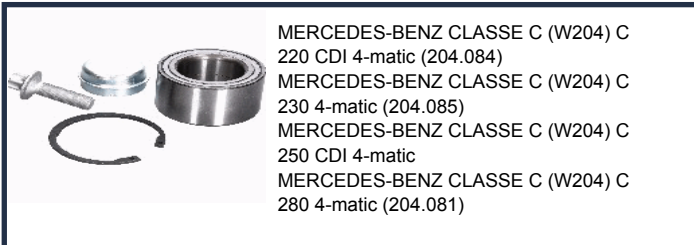

KK-0407JM

MERCEDES-BENZ CLASSE C (W204) C 220 CDI 4-matic (204.084)
MERCEDES-BENZ CLASSE C (W204) C 230 4-matic (204.085)
MERCEDES-BENZ CLASSE C (W204) C 250 CDI 4-matic
MERCEDES-BENZ CLASSE C (W204) C 280 4-matic (204.081)