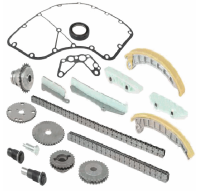

Chain Type: Roller chain
 Chain Type: Simplex
 Fitting Position: Upper
 Number of Chain Links: 138
 Number of Parts [parts]: 43
 Supplementary Article/Supplementary Info 2: With gear
 Supplementary Article/Supplementary Info: With gaskets/seals
 Valve Control: For engines with variable valve timing

Chain Type: Closed chain
 Chain Type: Simplex
 Number of Chain Links: 52
 Number of Parts [parts]: 5

KDK0607JM

Chain Set, oil pump drive

CITROEN JUMPER Autobus
 CITROEN JUMPER Furgonato
 CITROEN JUMPER Pianale piatto/Telaio
 FIAT DUCATO Autobus (250)
 FIAT DUCATO Furgonato (250)
 FIAT DUCATO Pianale piatto/Telaio (250)

OE

1033.15
 1033.18
 1235939
 1235939S1
 3S7Q6A895AA
 9659371180

Chain Type: Roller chain
 Chain Type: Simplex
 For OE number: 1096220
 Number of Parts [parts]: 2

Engine Timing Control

KDK0608JM

Timing Chain Kit

Chain Type: Duplex
 Chain Type: Roller Chain
 Chain Type: Simplex
 Exhaust Emission Norm: Up to Euro 4
 Fitting Position: Lower
 Fitting Position: Upper
 Number of Chain Links: 122
 Number of Chain Links: 84
 Number of Parts [parts]: 19
 Supplementary Article/Supplementary Info 2:
 With gear
 Supplementary Article/Supplementary Info:
 With gaskets/seals