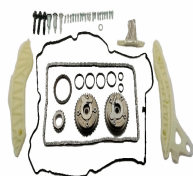

KDK0604VJM

Timing Chain Kit

CITROEN BERLINGO (B9)
CITROEN BERLINGO Furgonato (B9)
CITROEN C3 II
CITROEN C3 Picasso
CITROEN C4 Coupé (LA_)
CITROEN C4 Grand Picasso I (UA_)

OE

0816.J2
11311439853
11318618318
V8 618 318 80
V861831880

Chain Type: Roller chain
Chain Type: Simplex
Fitting Position: Upper
Number of Chain Links: 138
Number of Parts [parts]: 43
Supplementary Article/Supplementary Info 2: With gear
Supplementary Article/Supplementary Info: With gaskets/seals
Valve Control: For engines with variable valve timing