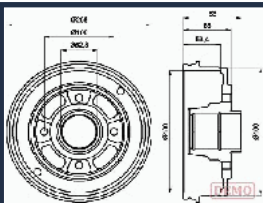

TA0707JM

DACIA LOGAN (LS_) 1.2 16V
DACIA LOGAN (LS_) 1.2 16V LPG
DACIA LOGAN (LS_) 1.4 (LSOA, LSOC, LSOE, LSOG)
DACIA LOGAN (LS_) 1.5 dCi (LS04)
DACIA LOGAN (LS_) 1.5 dCi (LS0J)
DACIA LOGAN (LS_) 1.5 dCi (LS0K)
DACIA LOGAN (LS_) 1.6 (LSOB, LSOD, LSOE, LSOH)