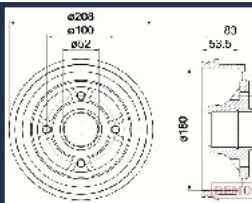

TA0709JM

DACIA LOGAN (LS_) 1.2 16V
DACIA LOGAN (LS_) 1.2 16V LPG
DACIA LOGAN (LS_) 1.5 dCi (LS04)
DACIA LOGAN (LS_) 1.6 16V Flexifuel
DACIA LOGAN (LS_) 1.6 Bifuel
DACIA LOGAN (LS_) 1.6 MPI 85
DACIA SANDERO 1.2 16V
DACIA SANDERO 1.2 16V Bifuel