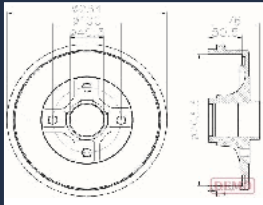

TA0710JM

RENAULT CLIO IV 1.2 16V
RENAULT TWINGO II (CN0_) 1.2 (CN0D)
RENAULT TWINGO II (CN0_) 1.2 16V
RENAULT TWINGO II (CN0_) 1.2 16V (CN0A)
RENAULT TWINGO II (CN0_) 1.2 TCe 100
RENAULT TWINGO II (CN0_) 1.2 Turbo (CN0C)