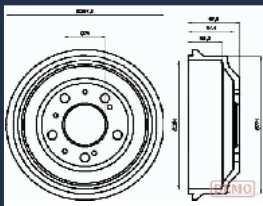

TA0605JM

CITROEN JUMPER Autobus (230P) 2.5 D
CITROEN JUMPER Autobus (230P) 2.5 D 4x4
CITROEN JUMPER Autobus (230P) 2.5 TD
CITROEN JUMPER Autobus (230P) 2.5 TD 4x4
CITROEN JUMPER Autobus (230P) 2.5 TDi