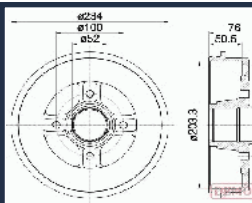

TA0704JM

DACIA LOGAN (LS_) 1.4 Bifuel
DACIA LOGAN (LS_) 1.5 dCi
DACIA LOGAN (LS_) 1.6 LPG
DACIA SANDERO 1.5 dCi
RENAULT CLIO II (BB0/1/2_, CB0/1/2_) 1.2 LPG
RENAULT CLIO II (BB0/1/2_, CB0/1/2_) 1.4 16V (B/CB0L)