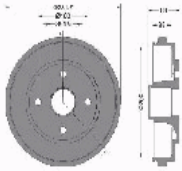

TA0401JM

OPEL AGILA (A) (H00) 1.0
OPEL AGILA (A) (H00) 1.2 16V Twinport
OPEL AGILA (A) (H00) 1.3 CDTI
SUZUKI WAGON R+ (MM) 1.3
SUZUKI WAGON R+ (MM) 1.3 4WD
SUZUKI WAGON R+ (MM) 1.3 4WD
SUZUKI WAGON R+ (MM) 1.3 DDiS