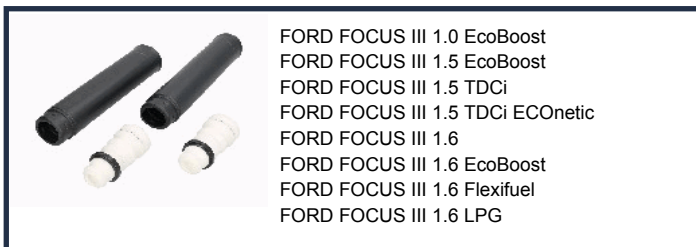

KQ0315

FORD FOCUS III 1.0 EcoBoost
FORD FOCUS III 1.5 EcoBoost
FORD FOCUS III 1.5 TDCi
FORD FOCUS III 1.5 TDCi ECONetic
FORD FOCUS III 1.6
FORD FOCUS III 1.6 EcoBoost
FORD FOCUS III 1.6 Flexifuel
FORD FOCUS III 1.6 LPG